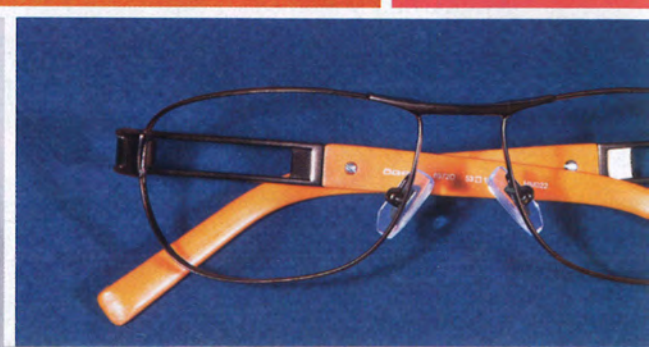

ACCESS

ACCESSIBLE LUXURY

SUPPLEMENT TO

20/20 VM

KEEP A SHARP EYE

Blade-like temple details slice through clutter and give you instant access to cutting-edge opti-class.

EVATIK 1008 from Wescan Optical